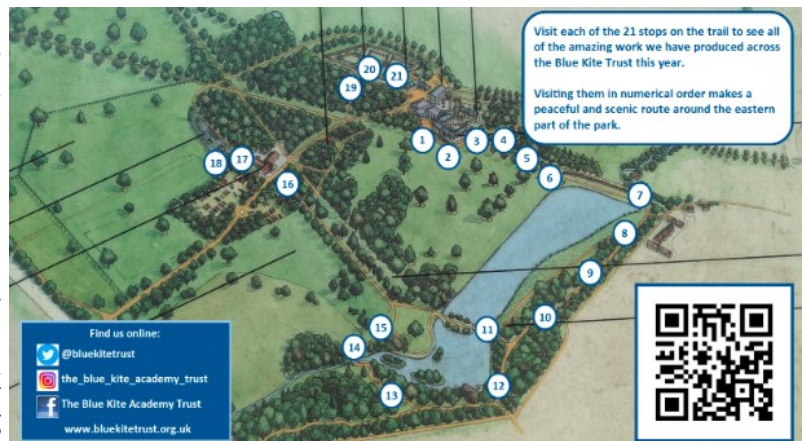

I hope you have a lovely Summer break and we look forward to welcoming the new children and members of staff to our school community in September.

Mrs Fraser, Headteacher

Lydiard Park

This year, schools from across Blue Kite Academy Trust have worked together to celebrate our local area, and in particular, Lydiard Park.

Children from across the Trust have studied aspects of Lydiard Park and integrated it with their existing curriculum. At William Morris, Reception used their recycling to do some junk modelling. Year 1 created a sign using recycled crisp packets. Year 3 wrote

letters to persuade the public to look after the park and take home their rubbish. Our QR code is near the café. We have set up a trail around the park to encourage visitors to enjoy the beautiful surroundings and take a look at the work that our amazing pupils have produced! Simply scan the QR codes you find around Lydiard Park to see the different work and maybe even learn a little bit about where you are standing...

We hope you enjoy seeing our work!

Summer Free and Discounted Lunches

The following link lists places that are offering free or discounted lunches for children over the holidays. <https://moneysavingcentral.co.uk/kids-eat-free>